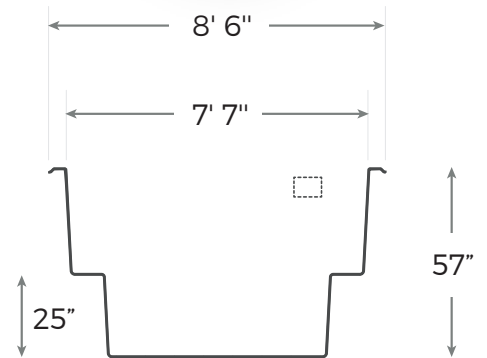

# NAUTIKA 821

Our basic pool is delivered in brilliant white, and is also available in grey or blue.

**INCLUDED:**

Skimmer / Return / Drain

AREA	<b>163 SF</b>
WEIGHT	<b>1000 POUNDS</b>
PERIMETER	<b>54 LINEAR FOOT</b>
VOLUME	<b>559 CUBIC FOOT</b> <b>4183 US GALLONS</b> <b>3483 IMP. GALLONS</b> <b>15 835 LITRES</b>