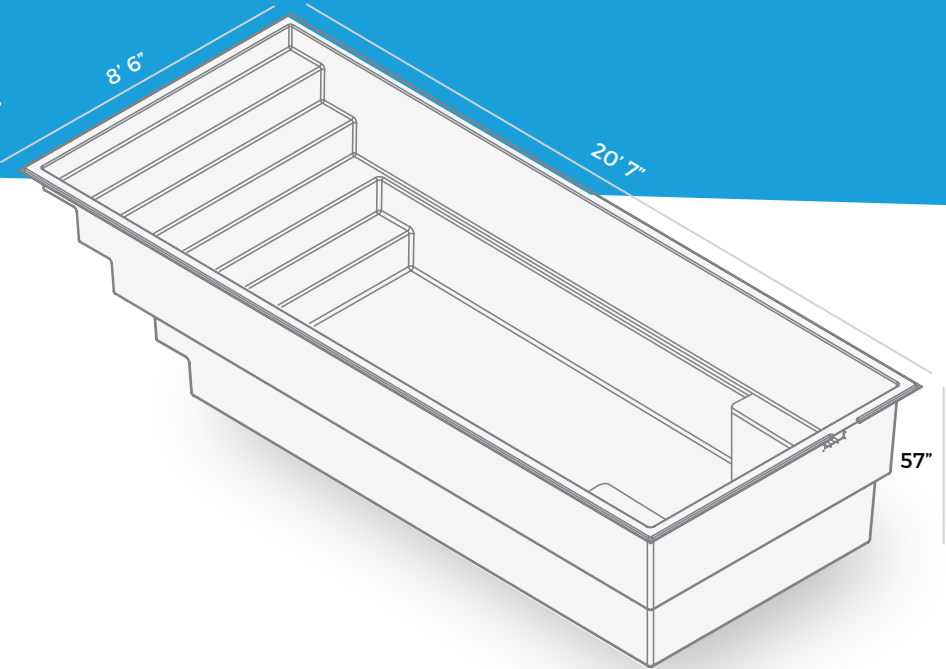

# NAUTIKA 821

Our basic pool is delivered in brilliant white, and is also available in grey or blue.

**INCLUDED:**

Skimmer / Return / Drain

AREA	<b>163 SF</b>
WEIGHT	<b>1000 POUNDS</b>
PERIMETER	<b>54 LINEAR FOOT</b>
VOLUME	<b>559 CUBIC FOOT</b> <b>4183 US GALLONS</b> <b>3483 IMP. GALLONS</b> <b>15 835 LITRES</b>