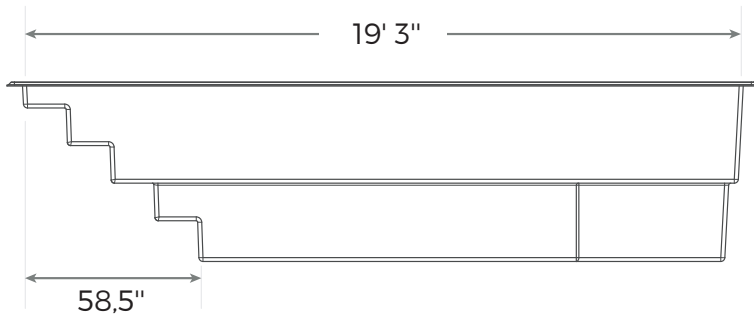

# NAUTIKA 821

Our basic pool is delivered in brilliant white, and is also available in grey or blue.

**INCLUDED:**

Skimmer / Return / Drain

AREA	<b>163 SF</b>
WEIGHT	<b>1000 POUNDS</b>
PERIMETER	<b>54 LINEAR FOOT</b>
VOLUME	<b>559 CUBIC FOOT</b> <b>4183 US GALLONS</b> <b>3483 IMP. GALLONS</b> <b>15 835 LITRES</b>