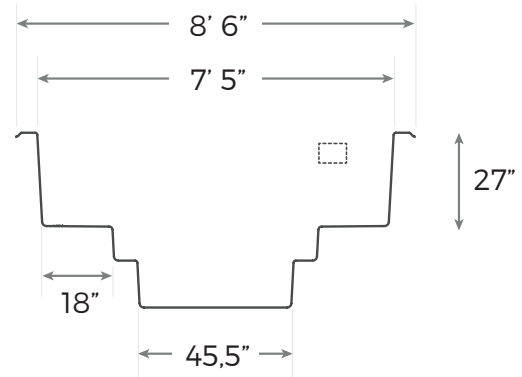

NAUTIKA 810

Our pool is delivered in brilliant white

INCLUDED:

Skimmer / Return / Drain

10' 4"

8' 6"

9' 1"

45"

57"

AREA	70 SF
WEIGHT	500 POUNDS
PERIMETER	33 LINEAR FOOT
VOLUME	132 CUBIC FOOT 987 US GALLONS 822 IMP. GALLONS 3735 LITRES

514.708.1449

NAUTIKAPOOLS.COM

info@nautikapools.com

3567 Chemin Gascon, Mascouche, Québec J7L 3X6