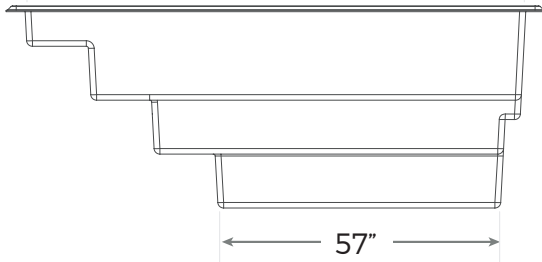

NAUTIKA 810

Our pool is delivered in brilliant white

INCLUDED:

Skimmer / Return / Drain

10' 4"

8' 6"

9' 1"

45"

57"

AREA	70 SF
WEIGHT	500 POUNDS
PERIMETER	33 LINEAR FOOT
VOLUME	132 CUBIC FOOT 987 US GALLONS 822 IMP. GALLONS 3735 LITRES

514.708.1449

NAUTIKAPOOLS.COM

info@nautikapools.com

3567 Chemin Gascon, Mascouche, Québec J7L 3X6