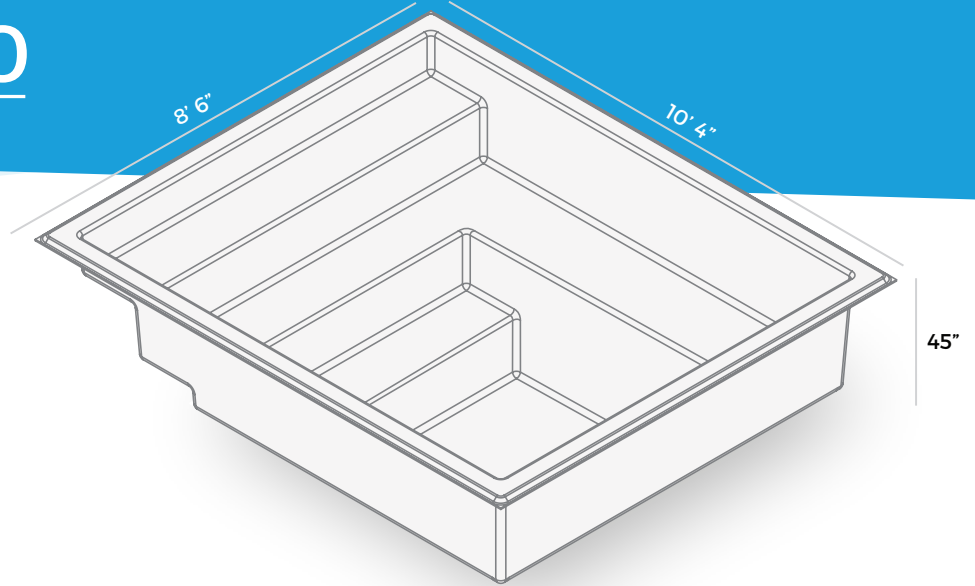

NAUTIKA 810

Our pool is delivered in brilliant white

INCLUDED:

Skimmer / Return / Drain

10' 4"

8' 6"

9' 1"

45"

57"

AREA	70 SF
WEIGHT	500 POUNDS
PERIMETER	33 LINEAR FOOT
VOLUME	132 CUBIC FOOT 987 US GALLONS 822 IMP. GALLONS 3735 LITRES

514.708.1449

NAUTIKAPOOLS.COM

info@nautikapools.com

3567 Chemin Gascon, Mascouche, Québec J7L 3X6