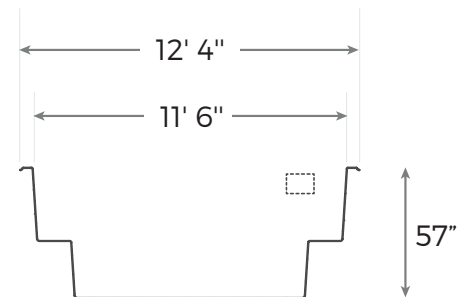

# NAUTIKA 1227

Our basic pool is delivered in brilliant white, and is also available in grey or blue.

**INCLUDED:**

Skimmer / Return / Drain

AREA	<b>290 SF</b>
WEIGHT	<b>1900 POUNDS</b>
PERIMETER	<b>74 LINEAR FOOT</b>
VOLUME	<b>1118 CUBIC FOOT</b> <b>8363 US GALLONS</b> <b>6963 IMP. GALLONS</b> <b>31 650 LITRES</b>