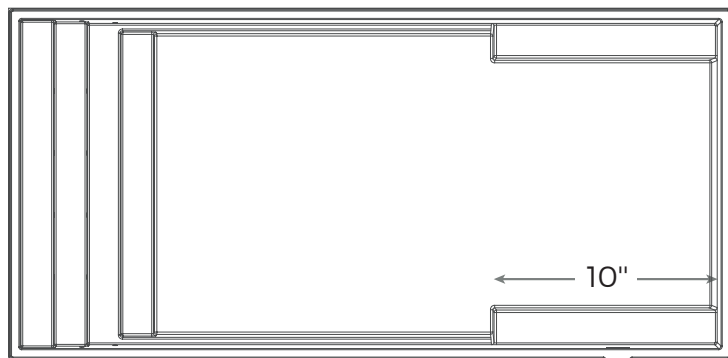

# NAUTIKA 1227

Our basic pool is delivered in brilliant white, and is also available in grey or blue.

**INCLUDED:**

Skimmer / Return / Drain

AREA	<b>290 SF</b>
WEIGHT	<b>1900 POUNDS</b>
PERIMETER	<b>74 LINEAR FOOT</b>
VOLUME	<b>1118 CUBIC FOOT</b> <b>8363 US GALLONS</b> <b>6963 IMP. GALLONS</b> <b>31 650 LITRES</b>