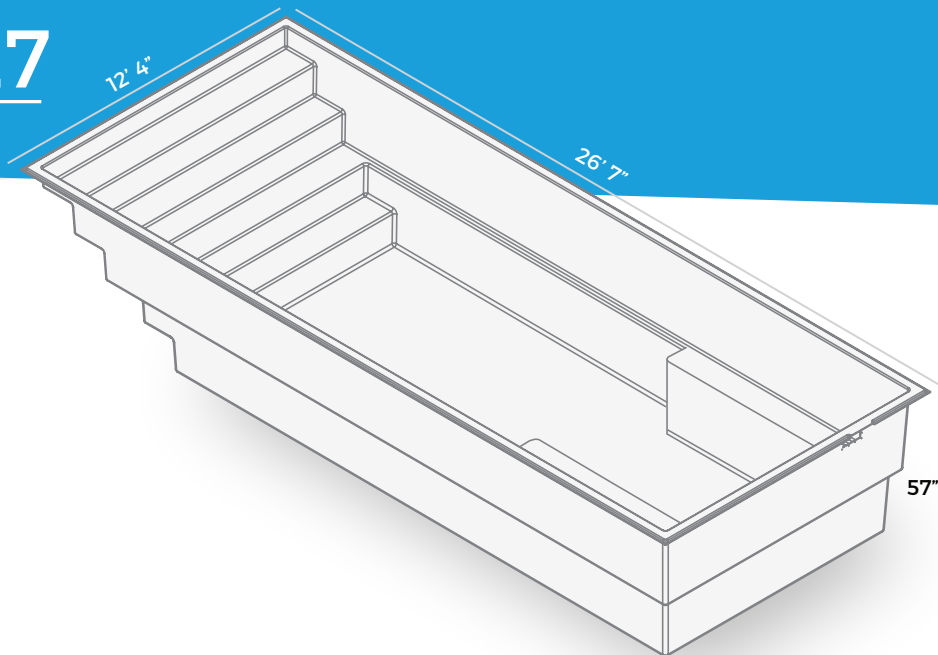

# NAUTIKA 1227

Our basic pool is delivered in brilliant white, and is also available in grey or blue.

**INCLUDED:**

Skimmer / Return / Drain

AREA	<b>290 SF</b>
WEIGHT	<b>1900 POUNDS</b>
PERIMETER	<b>74 LINEAR FOOT</b>
VOLUME	<b>1118 CUBIC FOOT</b> <b>8363 US GALLONS</b> <b>6963 IMP. GALLONS</b> <b>31 650 LITRES</b>