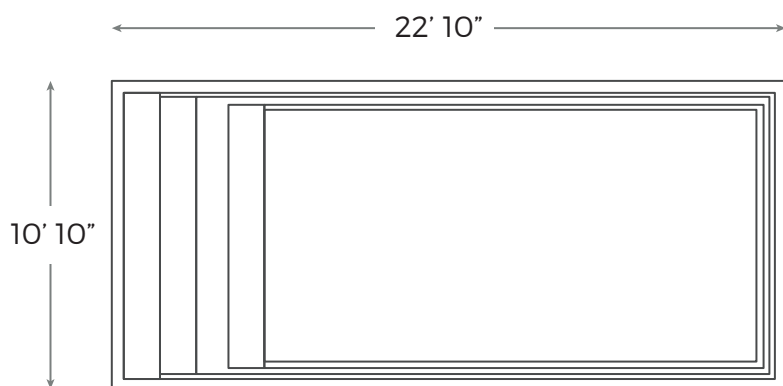

NAUTIKA 1123

Our basic pool is delivered in brilliant white, and is also available in grey or blue.

INCLUDED:

Skimmer / Return / Drain

AREA	204,25 SF
WEIGHT	1200 POUNDS
PERIMETER	62 LINEAR FOOT
VOLUME	749 CUBIC FOOT 5610 US GALLONS 4667 IMP. GALLONS 21 037 LITRES