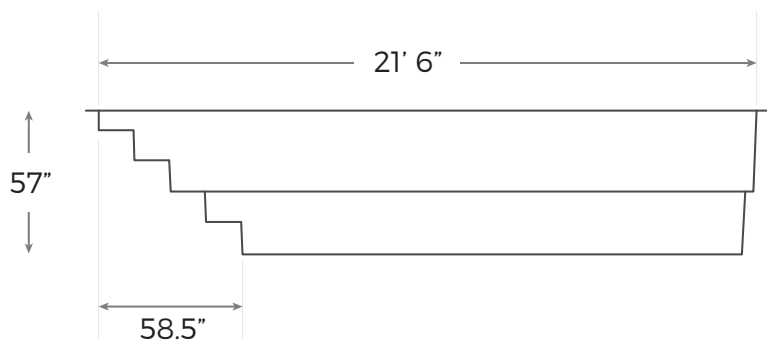

NAUTIKA 1123

Our basic pool is delivered in brilliant white, and is also available in grey or blue.

INCLUDED:

Skimmer / Return / Drain

AREA	204,25 SF
WEIGHT	1200 POUNDS
PERIMETER	62 LINEAR FOOT
VOLUME	749 CUBIC FOOT 5610 US GALLONS 4667 IMP. GALLONS 21 037 LITRES