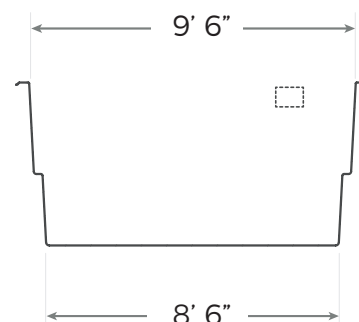

NAUTIKA 1123

Our basic pool is delivered in brilliant white, and is also available in grey or blue.

INCLUDED:

Skimmer / Return / Drain

AREA	204,25 SF
WEIGHT	1200 POUNDS
PERIMETER	62 LINEAR FOOT
VOLUME	749 CUBIC FOOT 5610 US GALLONS 4667 IMP. GALLONS 21 037 LITRES