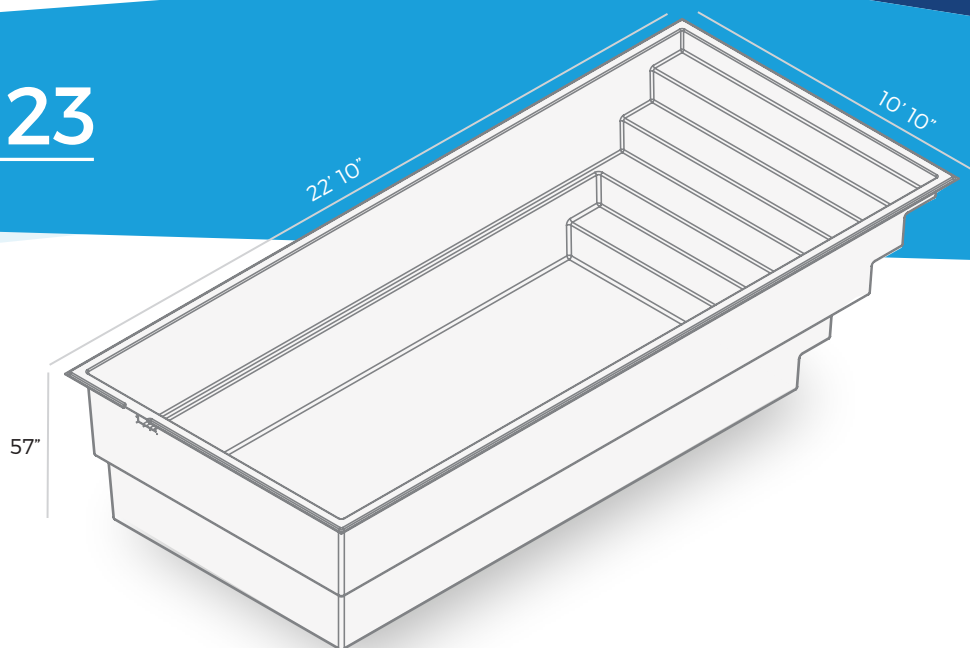

NAUTIKA 1123

Our basic pool is delivered in brilliant white, and is also available in grey or blue.

INCLUDED:

Skimmer / Return / Drain

AREA	204,25 SF
WEIGHT	1200 POUNDS
PERIMETER	62 LINEAR FOOT
VOLUME	749 CUBIC FOOT 5610 US GALLONS 4667 IMP. GALLONS 21 037 LITRES