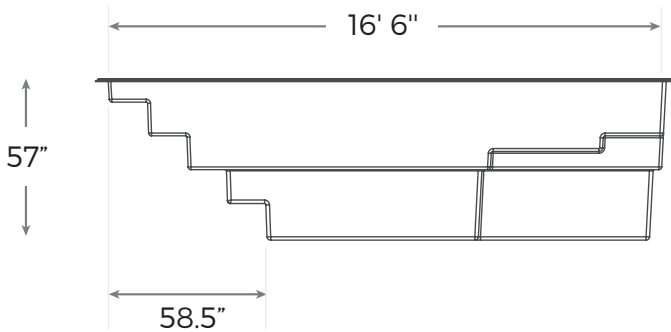

# NAUTIKA 1118

Our basic pool is delivered in brilliant white, and is also available in grey or blue.

**INCLUDED:**

Skimmer / Return / Drain

AREA	<b>156 SF</b>
WEIGHT	<b>1000 POUNDS</b>
PERIMETER	<b>52 LINEAR FOOT</b>
VOLUME	<b>539 CUBIC FOOT</b> <b>4042 US GALLONS</b> <b>3363 IMP. GALLONS</b> <b>15 298 LITRES</b>