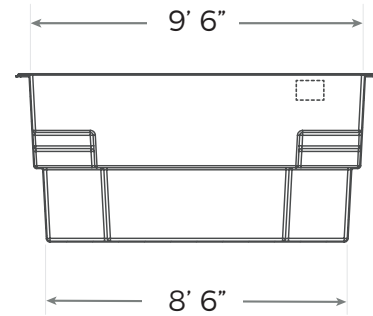

# NAUTIKA 1118

Our basic pool is delivered in brilliant white, and is also available in grey or blue.

**INCLUDED:**

Skimmer / Return / Drain

AREA	<b>156 SF</b>
WEIGHT	<b>1000 POUNDS</b>
PERIMETER	<b>52 LINEAR FOOT</b>
VOLUME	<b>539 CUBIC FOOT</b> <b>4042 US GALLONS</b> <b>3363 IMP. GALLONS</b> <b>15 298 LITRES</b>